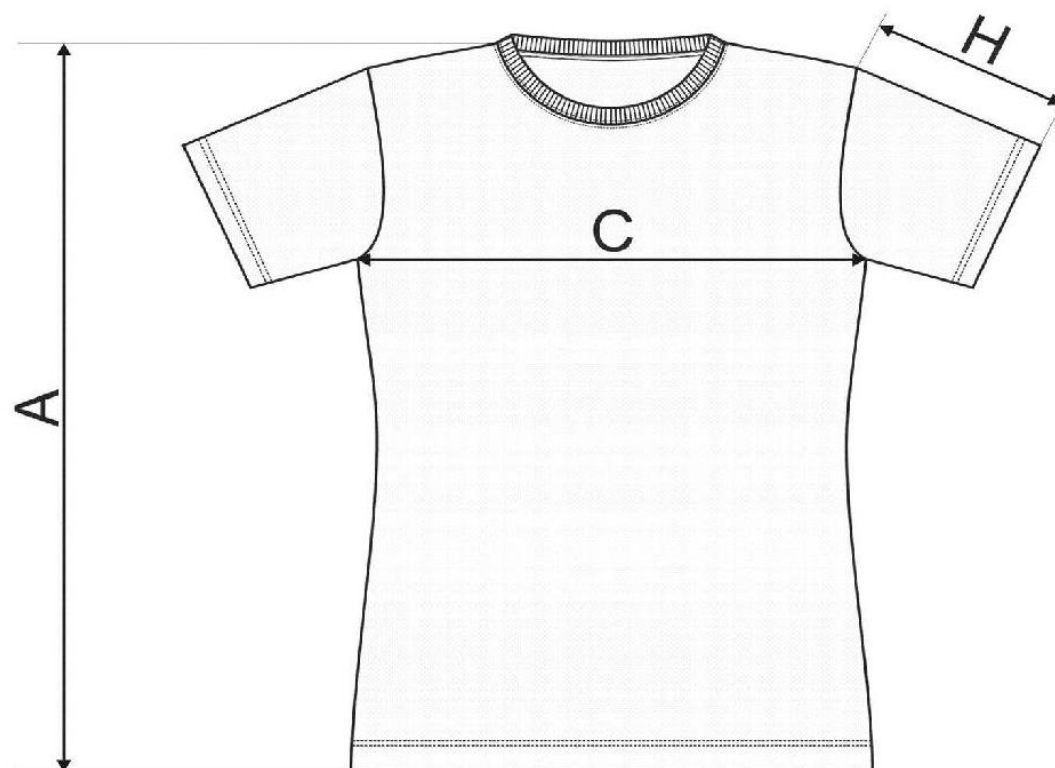

Tabuľka veľkostí - dámske tričko

adler®

SIZE SPECIFICATION						
Commodity	Ladies T-shirt Basic 160					
Code	134					
size [cm]	XS	S	M	L	XL	2XL
A	60	62	64	66	68	70
C	41	45	49	53	56	59
H	14	15	16	17	18	19

All size specifications listed are in cm. Accepted tolerance of up to +/- 5%.